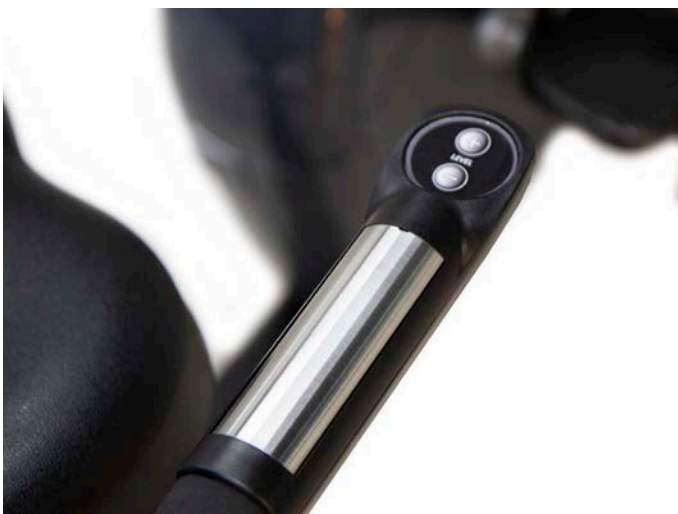

BR1000_Recumbent Bike

Dimensions (L x W x H): 166 x 67 x 150 cm

Weight: 102 kg

- Oversized pedals with integrated foot stoppers.
- Electromagnetic resistance.
- Genesis III generator.
- V-Shape stability system.
- Backrest adapted to lumbar vertebrae.
- 19-inch touch-screen console including Virtual Active courses.
- 24 programs / 20 intensity levels.
- TV and Internet connectivity, (TV optional).
- LED Console option with i.Concept 3.0 FTMS technology available.
- Maximum user weight: 190 kg.

Easy access buttons. The buttons placed in the side handles allow a perfect control over the exercise at all times.

Ergonomic lever. The ergonomic lever allows an easy adjustment of the seat even during the exercise with one hand.