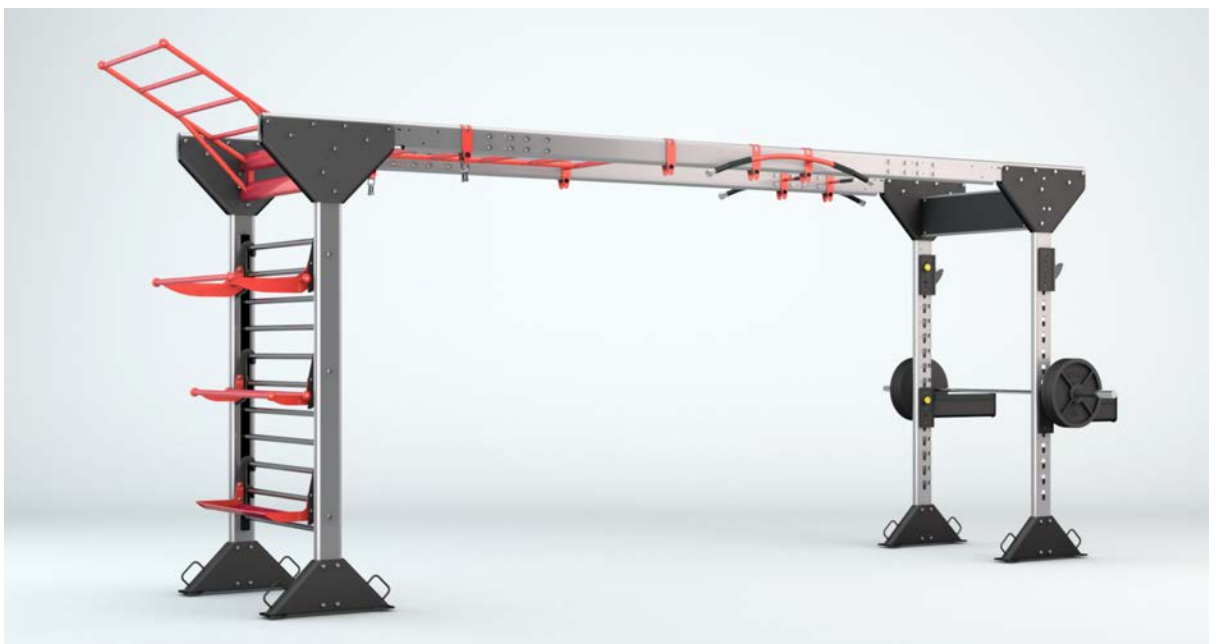

CONFIGURATIONS

MAGSYS_Modular & Activity Group Training System

DIMENSIONS OF THE BASE MODULE:

1.20 m wide and 2.55 m height.

Offer your members innovative and dynamic training sessions. Put on, take off, configure your Magsys to all types of exercises: Suspension Fitness, Performance and Combat, Elastics, Functional, Traction Bars. Thanks to its clever storage system, the accessories do not clutter up the training space but remain freely available to users.

- 3 mm thick steel structure
- Modular structure
- Unlimited options for various drives
- Optimal profitability per m²
- Functional training
- Bodybuilding
- Suspension
- HIIT training
- Crosstraining