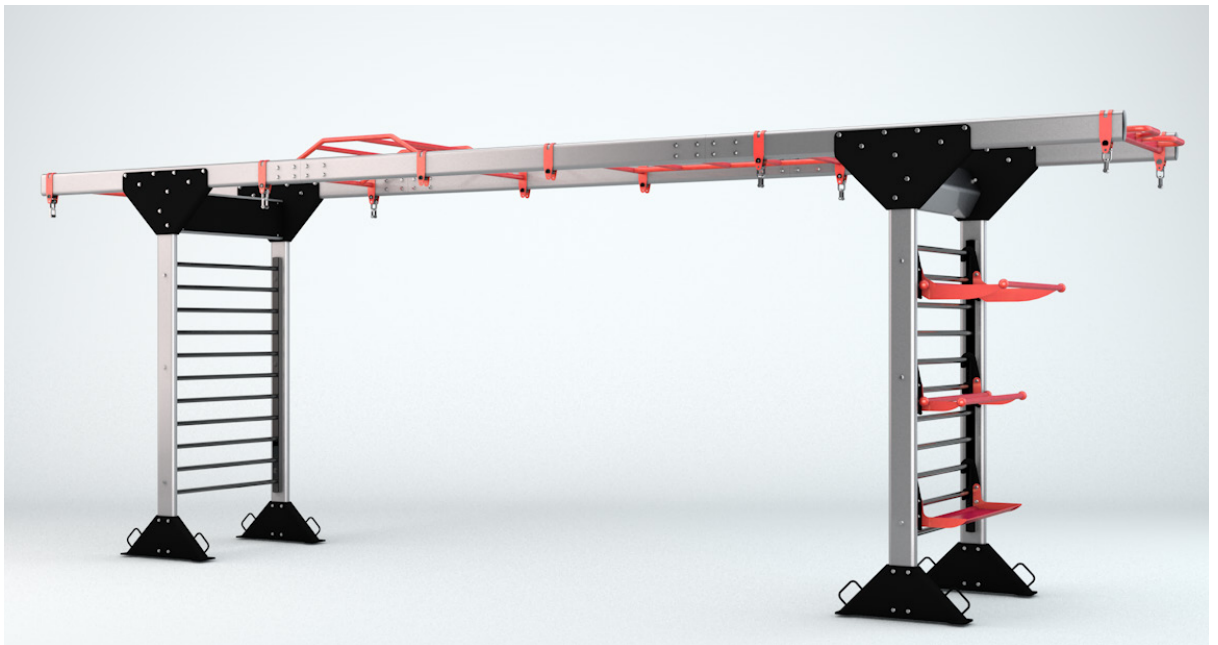

CONFIGURATIONS

MAGSYS_Modular & Activity Group Training System

DIMENSIONS OF THE BASE MODULE:

1.20 m wide and 2.55 m height.

Offer your members innovative and dynamic training sessions. Put on, take off, configure your Magsys to all types of exercises: Suspension Fitness, Performance and Combat, Elastics, Functional, Traction Bars. Thanks to its clever storage system, the accessories do not clutter up the training space but remain freely available to users.

- 3 mm thick steel structure
- Modular structure
- Unlimited options for various drives
- Optimal profitability per m²
- Functional training
- Bodybuilding
- Suspension
- HIIT training
- Crosstraining